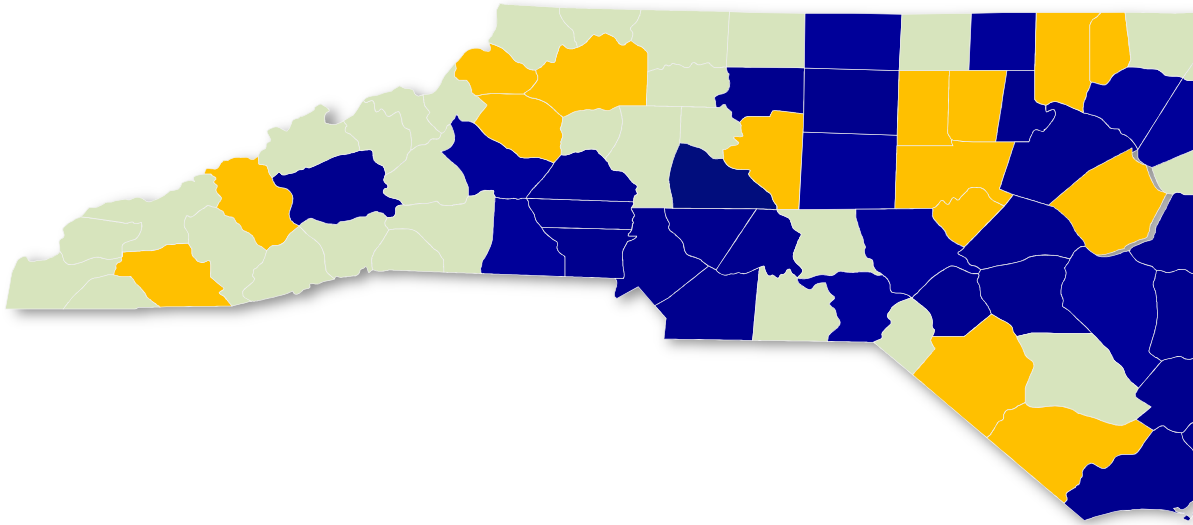

Wilkesboro PD	Wilkes			N/A		OSSI
N. Wilkesboro PD	Wilkes					Southern Software
Hillsborough PD	Orange					Southern Software
Carrboro PD	Orange			N/A		OSSI
Sparta PD	Alleghany					Southern Software
Alleghany County SO	Alleghany					Southern Software
Oxford PD	Granville			N/A		VisionAir